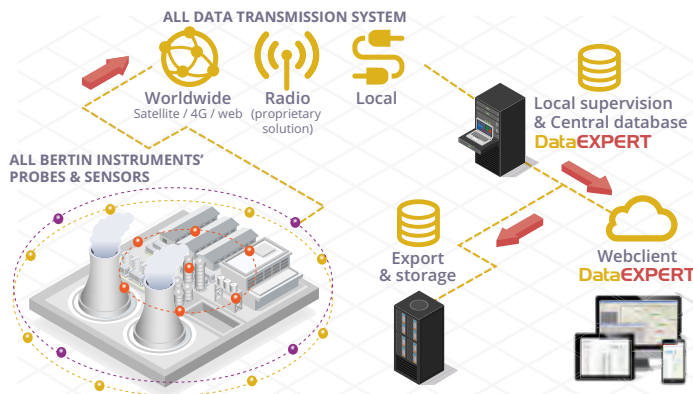

VAT NL807859151B01

IBAN NL29 RABO 0356 1960 46

BIC RABONL2U

DATAEXPERT 10

Web-based data management solution for radiological monitoring networks

DataEXPERT 10 is a sophisticated solution for managing, charting and evaluating data collected from radiation monitoring systems. As it is working through a web-based browser interface, DataEXPERT 10 is available on computer, laptop, tablet or smartphone.

Remote setup functions are available in option for adjusting instruments parameters during routine operations or in emergency situations.

Dashboard

Events management

Configuration

Applications

Nationwide monitoring

Perimeter monitoring for nuclear facilities

Facilities monitoring

Emergency Measurements

A software at the core of the system

Data management solutions

Discover other products of Bertin Instruments

DataVIEW

Data and settings management software for standalone instruments

Prevent & neutralize network attacks

Safety is ensured by proper architecture and by use of secured protocols, enhanced with our proprietary radio communication systems.